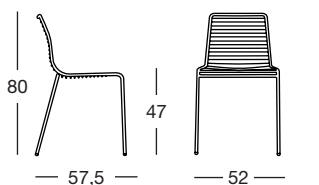

VM

verniciato mattone
brick red coated

VV

verniciato verde tiglio
willow green coated

VZ

verniciato azzurro
light blue coated

Per poltrona e sedia Summer è disponibile il cuscino Art. 1495 10, in tessuto acrilico idrorepellente adatto per esterno. For Summer armchair and chair is available the cushion Art. 1495 10, in water repellent acrylic fabric, for outdoor use.

Summer — poltrona

Art. 2520

Imballo Packing	2 pezzi 2 pieces
Peso unitario Unit weight	Kg 6,300
Misure imballo Packing sizes	58x58x88 cm

CATAS

Conforme EN 16139: 2013
Compliant with EN 16139: 2013

Summer — sedia

Art. 2522

Imballo Packing	2 pezzi 2 pieces
Peso unitario Unit weight	Kg 5,600
Misure imballo Packing sizes	60x53x88 cm

CATAS

Conforme EN 16139: 2013
Compliant with EN 16139: 2013

Summer — sgabello

Art. 2535

Imballo Packing	2 pezzi 2 pieces
Peso unitario Unit weight	Kg 6,100
Misure imballo Packing sizes	56x51x102 cm