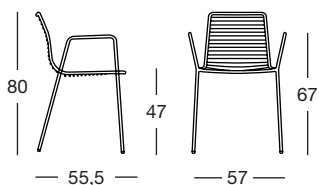

VM

verniciato mattone
brick red coated

VV

verniciato verde tiglio
willow green coated

VZ

verniciato azzurro
light blue coated

Per poltrona e sedia Summer è disponibile il cuscino Art. 1495 10, in tessuto acrilico idrorepellente adatto per esterno. For Summer armchair and chair is available the cushion Art. 1495 10, in water repellent acrylic fabric, for outdoor use.

Summer — poltrona

Art. 2520

Imballo Packing	2 pezzi 2 pieces
Peso unitario Unit weight	Kg 6,300
Misure imballo Packing sizes	58x58x88 cm

CATAS

Conforme EN 16139: 2013
Compliant with EN 16139: 2013

Summer — sedia

Art. 2522

Imballo Packing	2 pezzi 2 pieces
Peso unitario Unit weight	Kg 5,600
Misure imballo Packing sizes	60x53x88 cm

CATAS

Conforme EN 16139: 2013
Compliant with EN 16139: 2013

Summer — sgabello

Art. 2535

Imballo Packing	2 pezzi 2 pieces
Peso unitario Unit weight	Kg 6,100
Misure imballo Packing sizes	56x51x102 cm